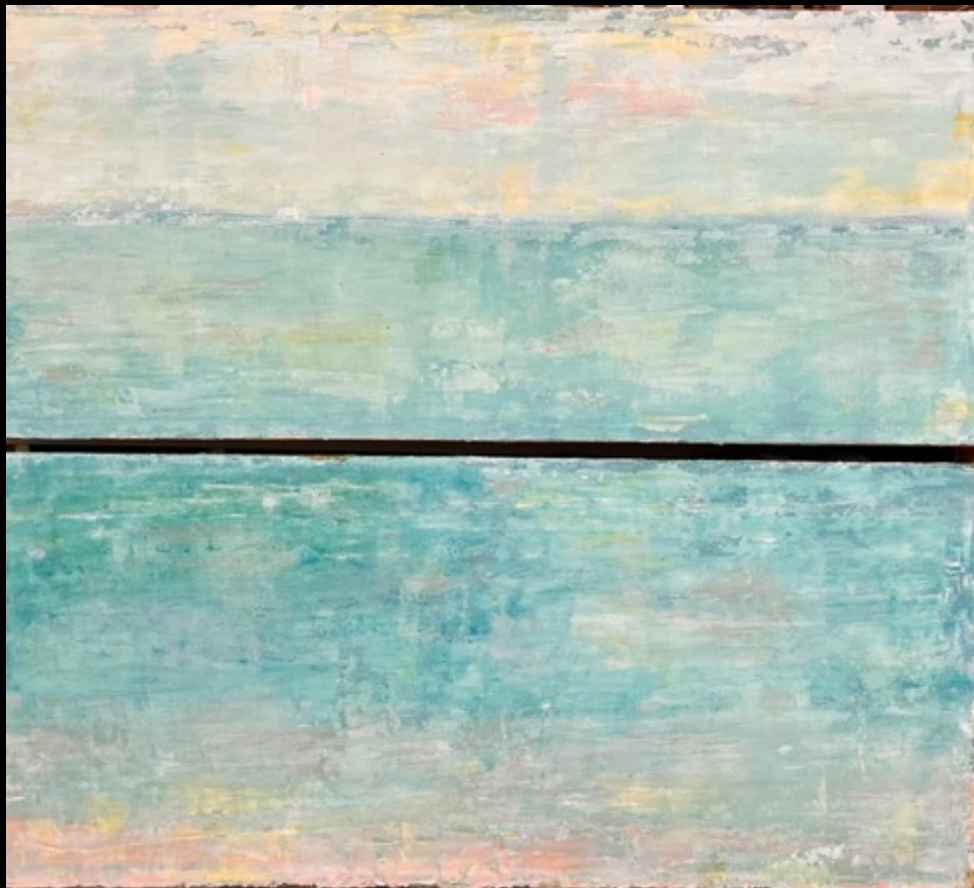

"THE SEA"
150X150cm
Mixed media on canvas

Catalog ●