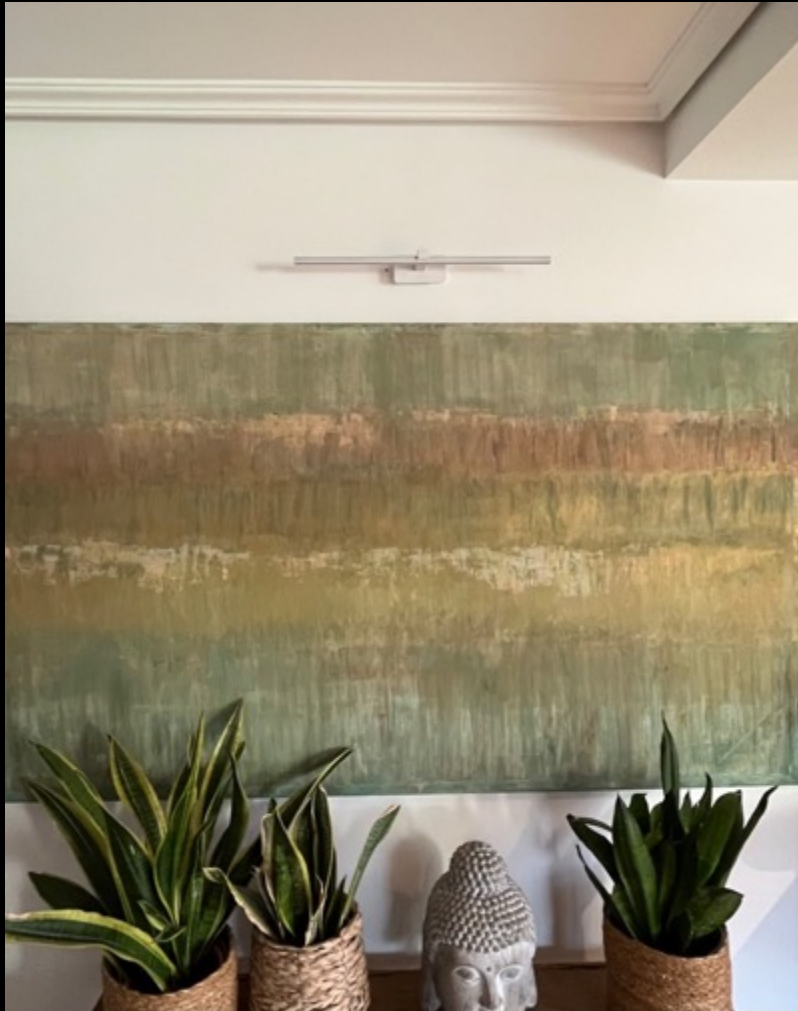

L a n d s c a p e
Series

Catalog ●

LANDSCAPES SERIES

"EVENING INSPIRATION"

120X100cm

Mixed media on canvas

Catalog ●

LANDSCAPES SERIES