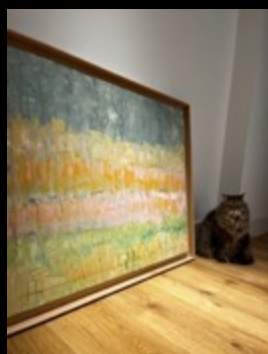

120X80cm

Mixed media on canvas

Catalog ●

LANDSCAPES SERIES

"LANDSCAPE"
162X130cm
Mixed media on canvas

Catalog ●

LANDSCAPES SERIES

"WINTER MEMORIES"

100X100cm

Mixed media on canvas

LANDSCAPES SERIES

"SOUTHERN BREEZE"
100X150cm
Mixed media on canvas

Catalog ●

Triptych "THE PATH"
130X150cm (3u 130x50cm)
Mixed media on canvas

Catalog ●

LANDSCAPES SERIES

"SUMMER MEMORIES"

100X80cm

Mixed media on canvas

M y s t e r y
S e r i e s

Catalog ●

MYSTERY SERIES

"BLUE MYSTERY"
200X140cm
Mixed media on canvas

Catalog ●